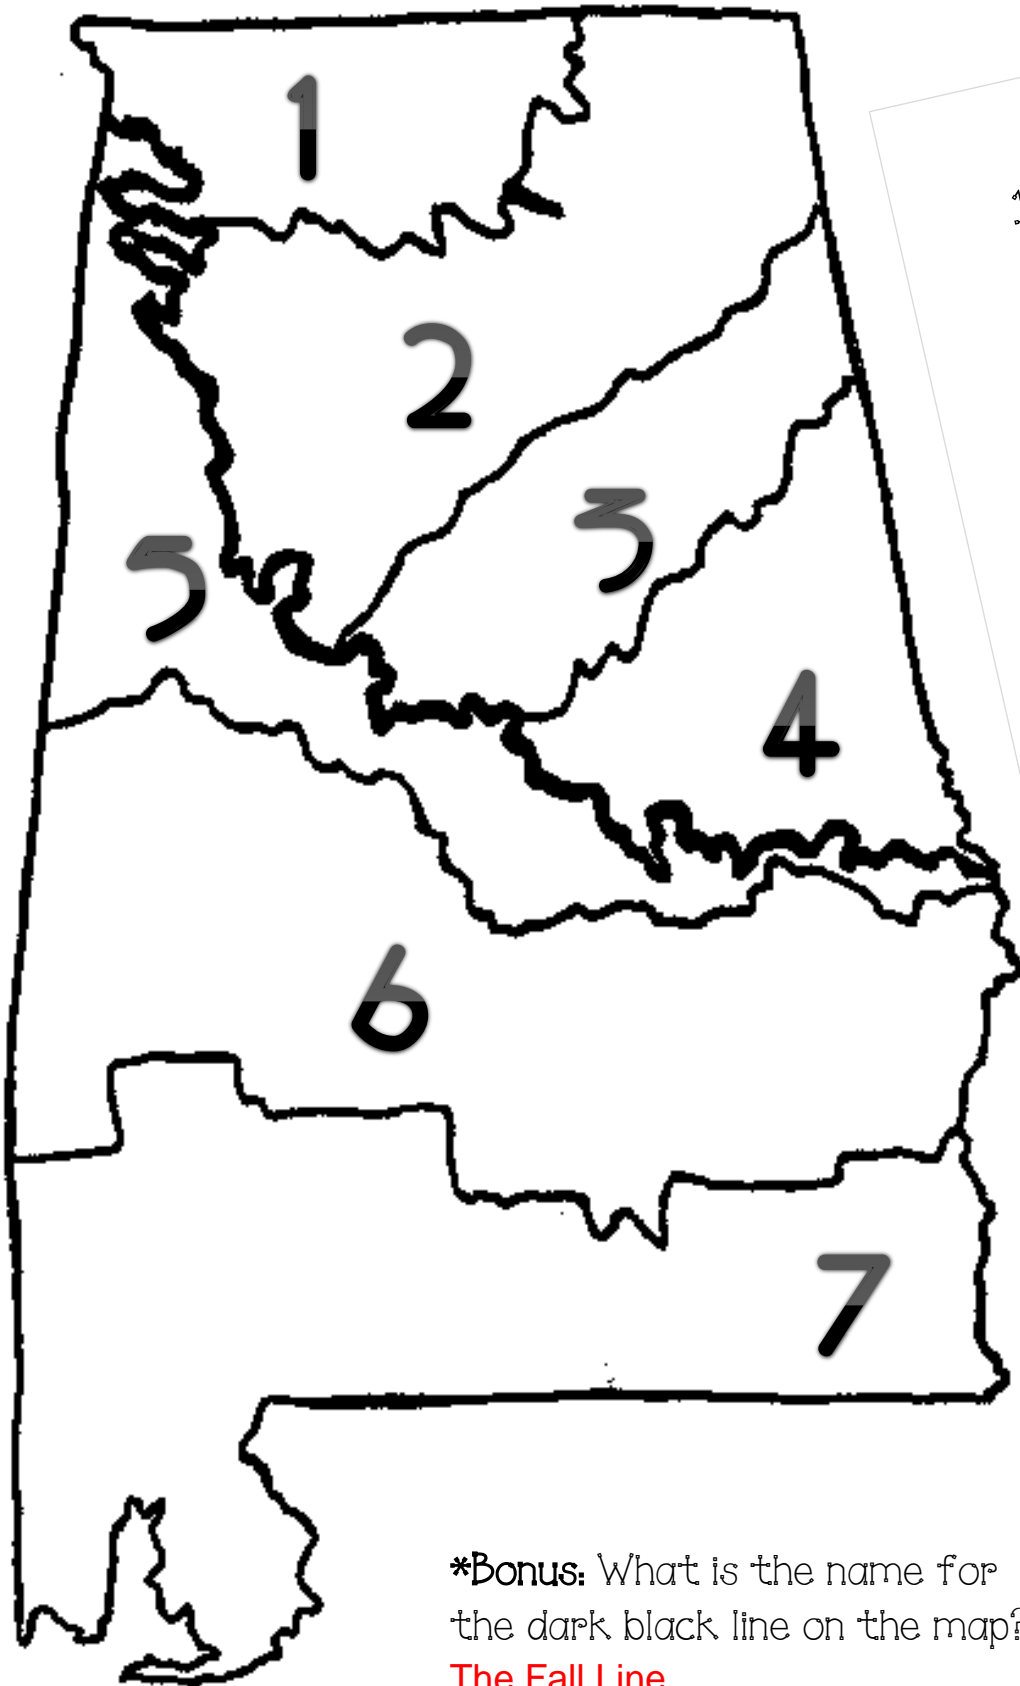

Alabama Regions Map (Answers)

- Map Key
1. Highland Rim
 2. Cumberland Plateau
 3. Ridge & Valley Region
 4. Piedmont Region
 5. Upper Coastal Plain
 6. Black Belt
 7. Lower Coastal Plain

***Bonus:** What is the name for the dark black line on the map?
The Fall Line